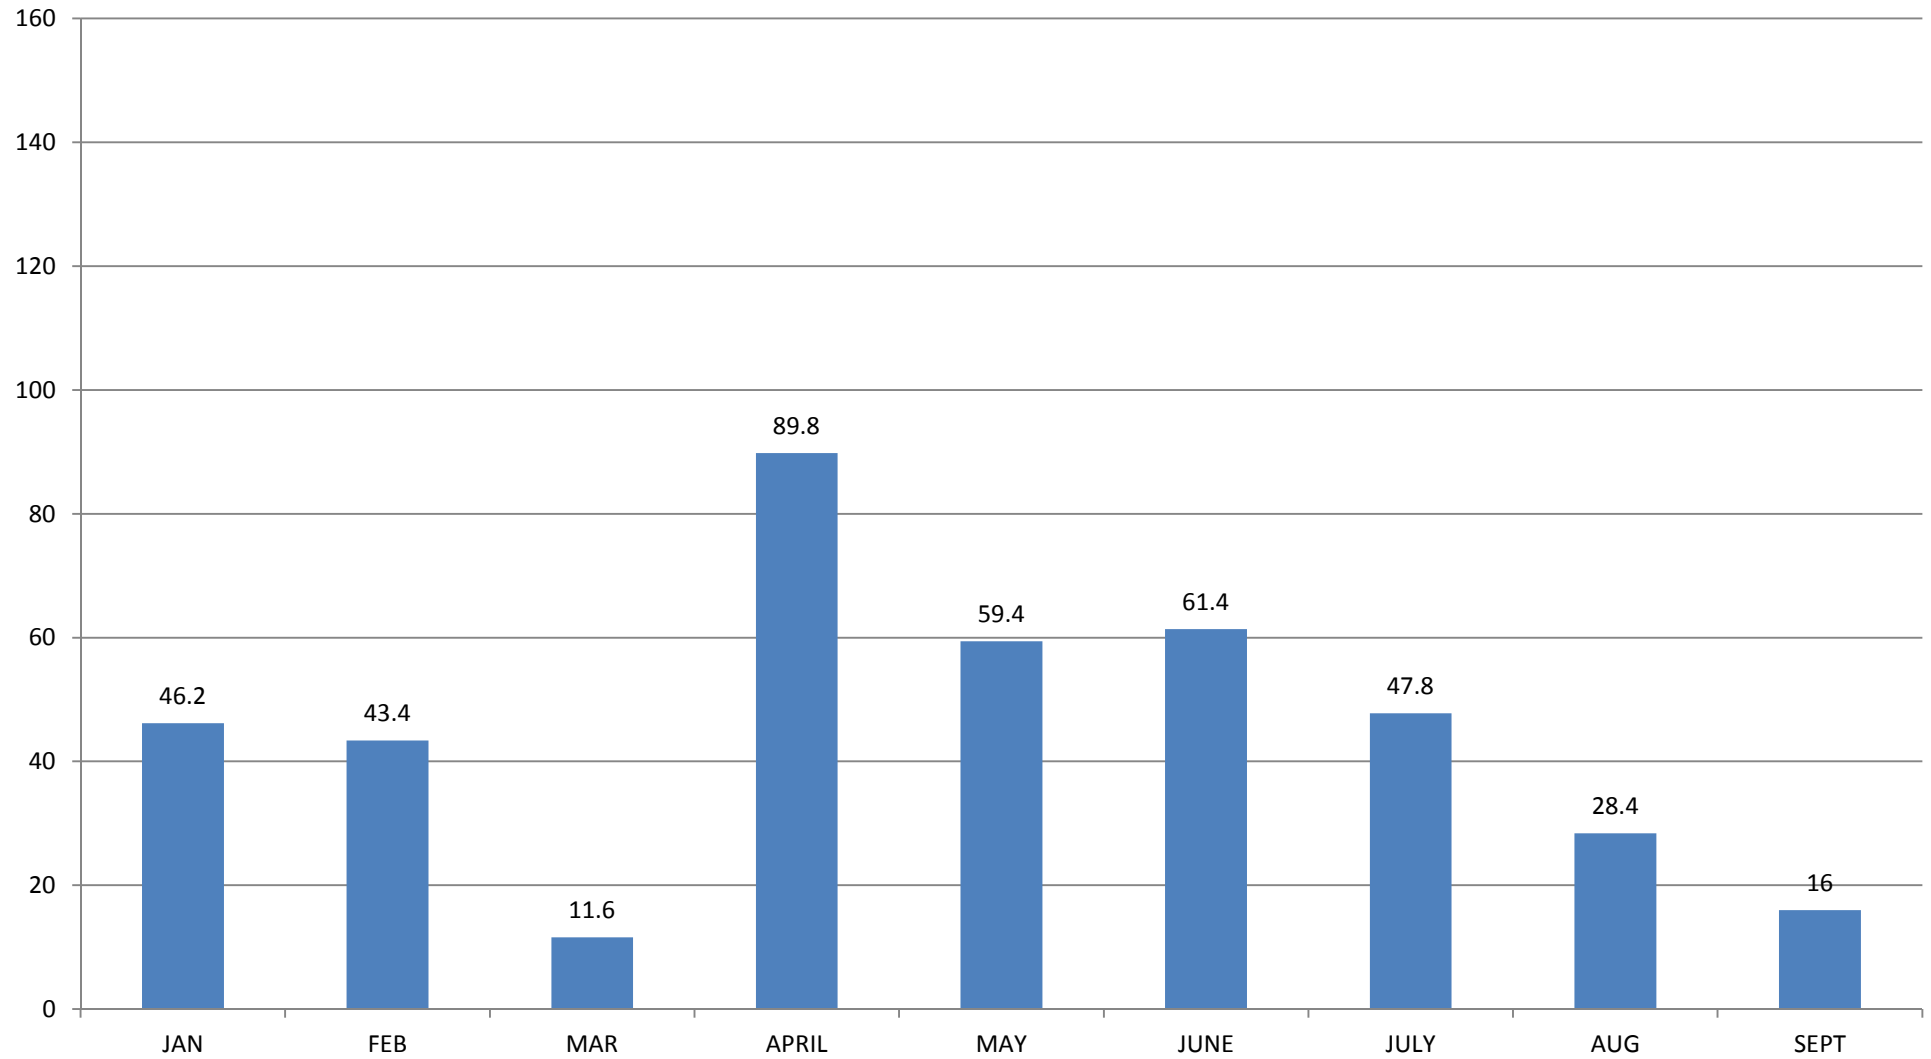

Sum of _Total_Rain_Gauge

Monthly Rainfall 2015 Warrah Ridge Pit

Month